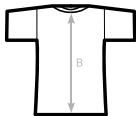

FRONT

BACK

B&C DNM EDITING /W. TW D73

A HALF CHEST

B CENTER BACK LENGTH

C SLEEVE LENGTH

XS

S

M

L

XL

XXL

38

41

44

47